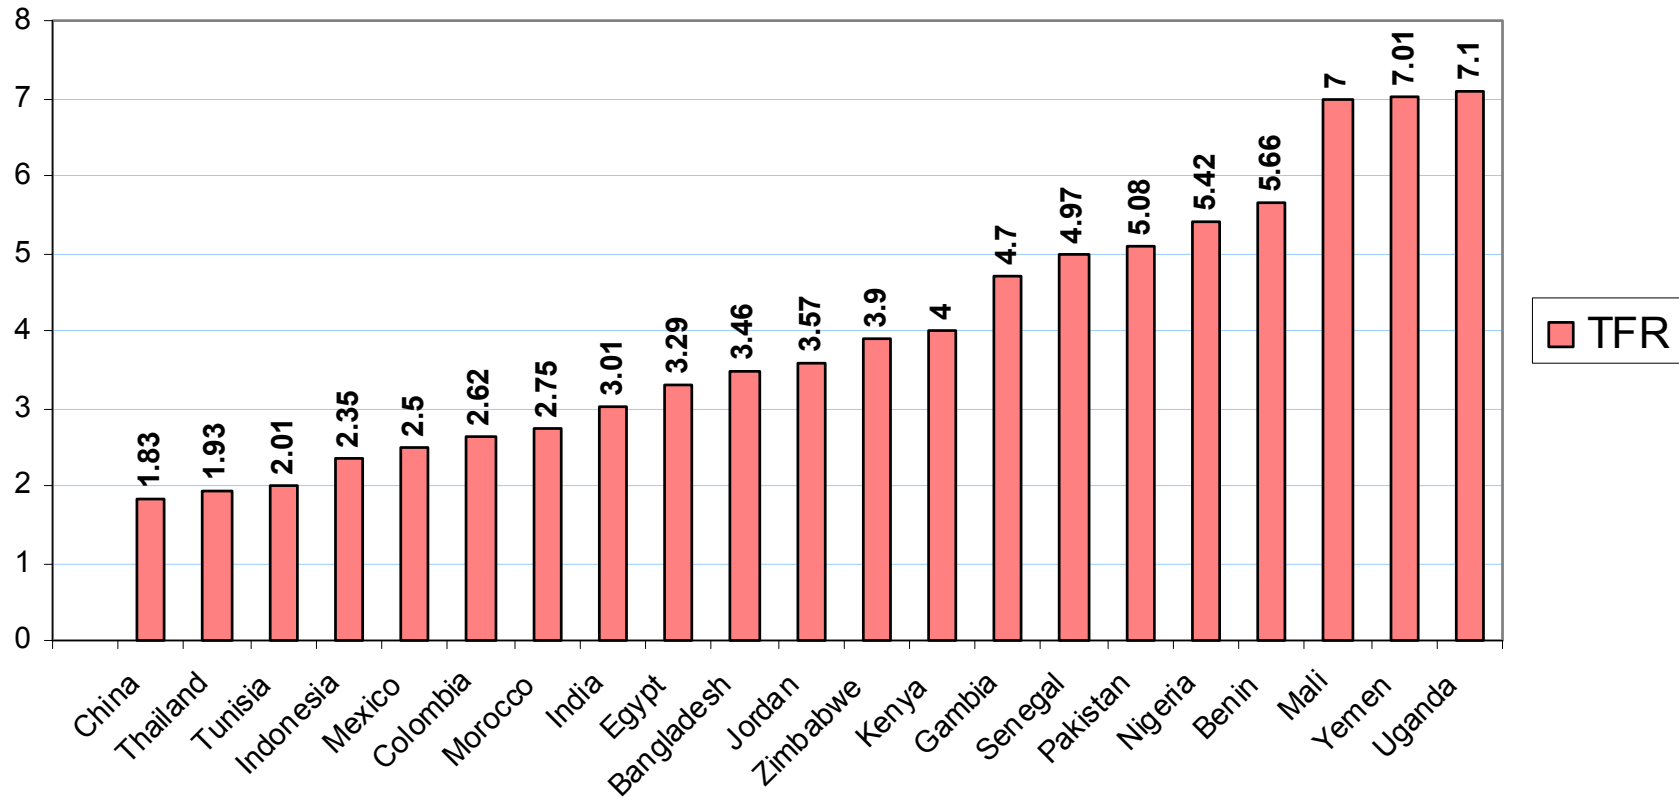

Total Fertility Rate in PPD Member States

TFR per Woman 15-49

Updated by PPD (Source: UNFPA), March 2007